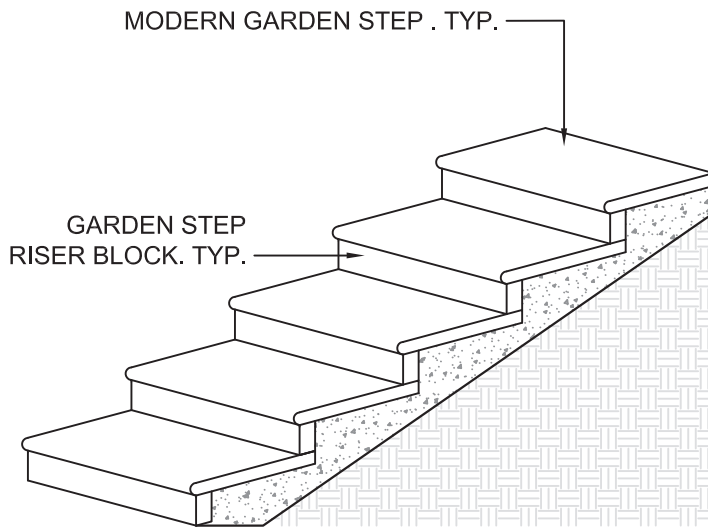

24" STRAIGHT

BULLNOSE: 1 SIDE
THICKNESS: 2"
SIZE: 18" x 24"

ISOMETRIC VIEW

18" STRAIGHT

BULLNOSE: 1 SIDE
THICKNESS: 2"
SIZE: 18" x 18"

CORNER

BULLNOSE: 2 SIDES
THICKNESS: 2"
SIZE: 18" x 18"
JOINS W/ STRAIGHT
PIECES TO FORM
OUTSIDE CORNERS.

NOTES:

1. PRECAST UNITS ARE INDIVIDUALLY HAND CAST. LENGTHS ARE APPROXIMATE. SOME VARIATIONS ARE EXPECTED.
2. INSTALLATION TO BE COMPLETED IN ACCORDANCE WITH GENERALLY ACCEPTED MASONRY PRACTICE.
3. SANDBLAST FINISH ON TOP AND NOSE.
4. PRECAST UNITS MAY BE CUT TO FIT FIELD CONDITIONS.

MODERN GARDEN STEP - GENERAL DETAILS

SCALE: N.T.S.