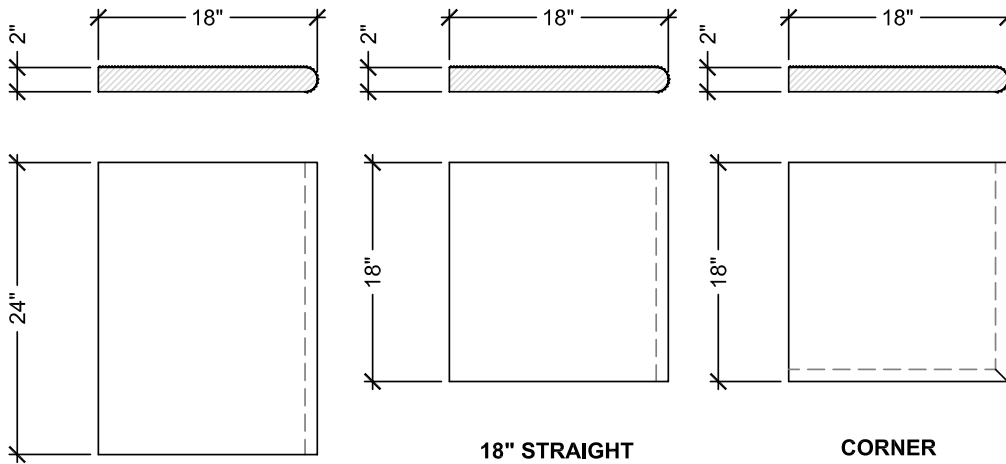

MODERN ENTRY STEP DETAILS

24" STRAIGHT

BULLNOSE: 1 SIDE
THICKNESS: 2"
SIZE: 18" x 24"

18" STRAIGHT

BULLNOSE: 1 SIDE
THICKNESS: 2"
SIZE: 18" x 18"

CORNER

BULLNOSE: 2 SIDES
THICKNESS: 2"
SIZE: 18" x 18"
JOINS W/ STRAIGHT
PIECES TO FORM
OUTSIDE CORNERS.

NOTES:

1. PRECAST UNITS ARE INDIVIDUALLY HAND CAST. LENGTHS ARE APPROXIMATE. SOME VARIATIONS ARE EXPECTED.
2. INSTALLATION TO BE COMPLETED IN ACCORDANCE WITH GENERALLY ACCEPTED MASONRY PRACTICE.
3. STIPPLE FINISH ON TOP AND NOSE. SANDBLAST FINISH AVAILABLE.
4. PRECAST UNITS MAY BE CUT TO FIT FIELD CONDITIONS.