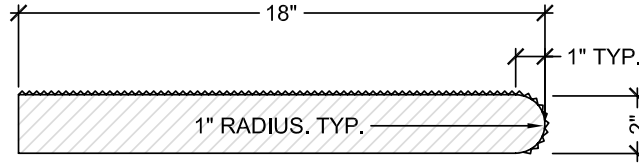

MODERN ENTRY STEP DETAILS

24" STRAIGHT

BULLNOSE: 1 SIDE
THICKNESS: 2"
SIZE: 18" x 24"

18" STRAIGHT

BULLNOSE: 1 SIDE
THICKNESS: 2"
SIZE: 18" x 18"

CORNER

BULLNOSE: 2 SIDES
THICKNESS: 2"
SIZE: 18" x 18"
JOINS W/ STRAIGHT
PIECES TO FORM
OUTSIDE CORNERS.

NOTES:

1. PRECAST UNITS ARE INDIVIDUALLY HAND CAST. LENGTHS ARE APPROXIMATE. SOME VARIATIONS ARE EXPECTED.
2. INSTALLATION TO BE COMPLETED IN ACCORDANCE WITH GENERALLY ACCEPTED MASONRY PRACTICE.
3. STIPPLE FINISH ON TOP AND NOSE. SANDBLAST FINISH AVAILABLE.
4. PRECAST UNITS MAY BE CUT TO FIT FIELD CONDITIONS.