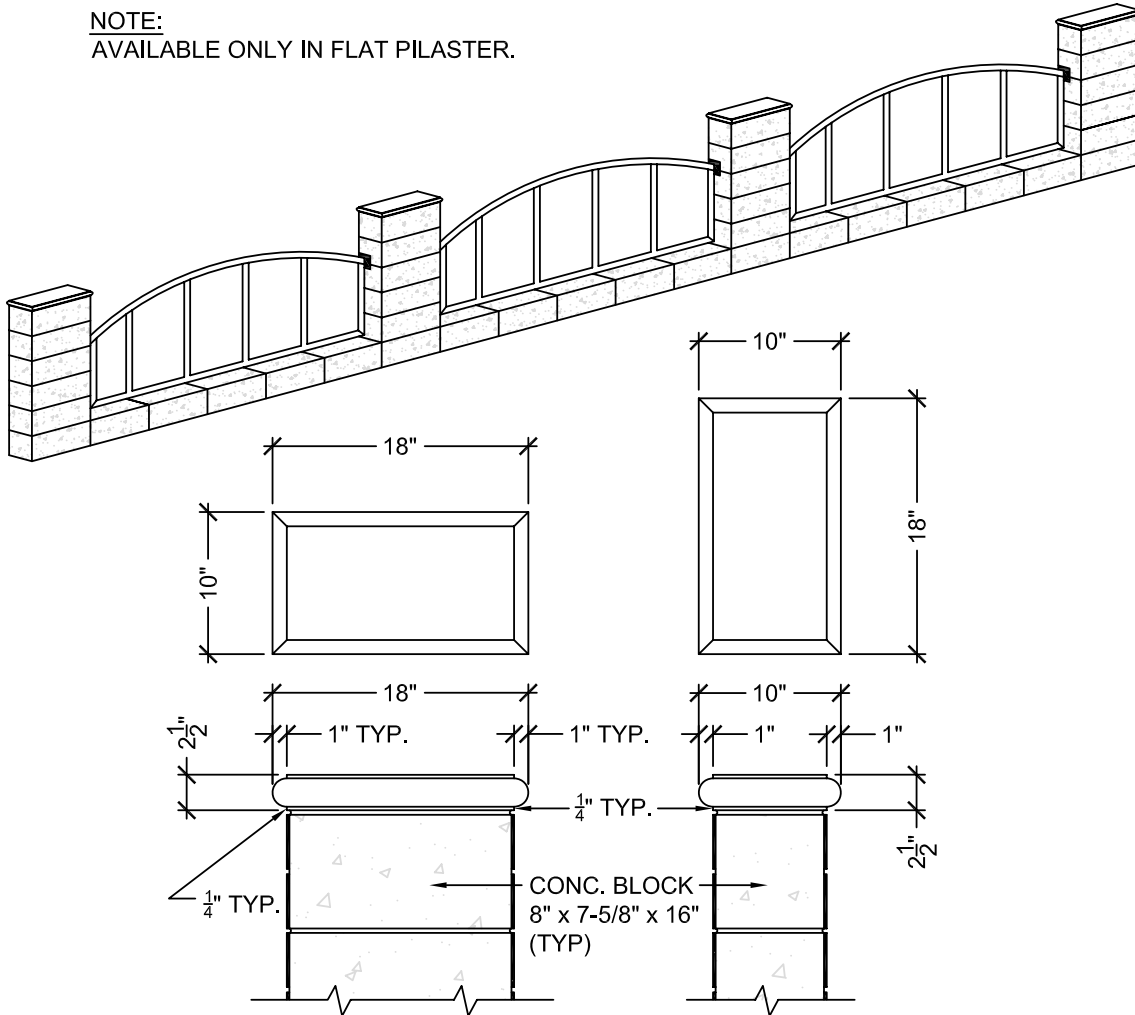

CLASSIC PILASTER CAP DETAILS

NOTE:
AVAILABLE ONLY IN FLAT PILASTER.

NOTES:

1. PRECAST UNITS ARE INDIVIDUALLY HAND CAST. LENGTHS ARE APPROXIMATE. SOME VARIATIONS ARE EXPECTED.
2. INSTALLATION TO BE COMPLETED IN ACCORDANCE WITH GENERALLY ACCEPTED MASONRY PRACTICE.
3. SMOOTH FINISH ON TOP AND NOSE. SANDBLAST FINISH AVAILABLE.
4. PRECAST UNITS MAY BE CUT TO FIT FIELD CONDITIONS.

CLASSIC 10" x 18" FLAT PILASTER CAP

SCALE: N.T.S.

Visit us at our website www.stepstoneinc.com